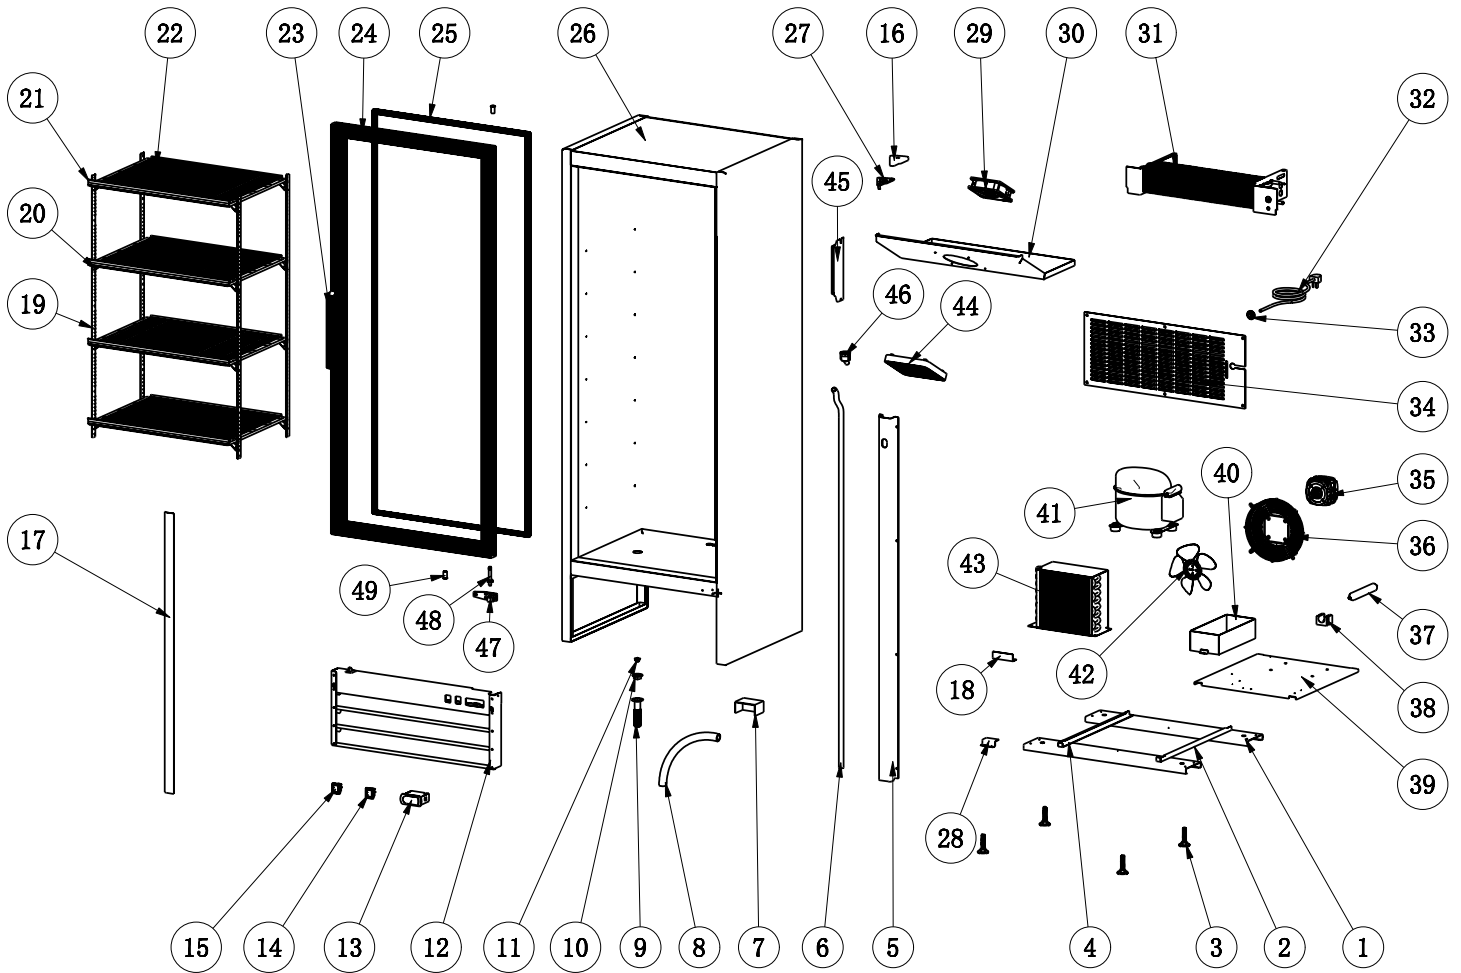

# Parts Breakdown

Model RE-CN-0009-HC 50033

# Parts Breakdown

## Model RE-CN-0009-HC 50033

Item No.	Description	Position	Item No.	Description	Position	Item No.	Description	Position
AE895	Castor Supporter for 50033	1	AB974	Handle for Installation Board for 50033	18	AA705	Condenser Fan Motor for 50033	35
AE896	Right Track for Installation Board for 50033	2	AE900	K Strip for 50033	19	AA207	Condenser Fan Motor Cover for 50033	36
AA185	Leveling Feet for 50033	3	26884	K Clip for 50033	20	AB594	Filter for 50033	37
AE897	Left Track for Installation Board for 50033	4	AA693	Shelf Tag for 50033	21	AB595	Filter Fixer for 50033	38
AE898	Back Plate for 50033	5	AA694	Shelf for 50033	22	AE904	Compressor Unit Installation Board for 50033	39
AA528	Inner Drain Pipe for 50033	6	AA695	Glass Door Handle for 50033	23	AE905	Outer Drain Pan for 50033	40
AA214	Thermostat Water Proof Cover for 50033	7	AA696	Glass Door for 50033	24	AE906	Compressor for 50033	41
AA216	Drain Tube for 50033	8	AA697	Glass Door Gasket for 50033	25	AA208	Condenser Fan Blade for 50033	42
AA686	Plastic Drain Pipe with Fixer for 50033	9, 10	AA699	Upper Right Hinge Holder for 50033	27	AA709	Condenser for 50033	43
AA687	Drain Pipe Cover for 50033	11	AA304	Installation Board Limited Block for 50033	28	AA710	Evaporator Fan Motor Cover for 50033	44
AE899	Front Grille for 50033	12	AE901	Evaporator Fan Motor for 50033	29	AA711	LED Power Supply for 50033	45
AB109	Thermostat for 50033	13	AE902	Evaporator Cover for 50033	30	AA712	Inner Drain Tube Connector for 50033	46
AA362	LED Light Switch for 50033	14	AA702	Evaporator for 50033	31	AA713	Bottom Right Hinge Holder for 50033	47
AA124	Power Switch for 50033	15	AA135	Power Cord for 50033	32	AA714	Hinge Axis for 50033	48
AA689	Upper Hinge Cover for 50033	16	AA703	Power Cord Cover for 50033	33	AA715	Axis Cover for 50033	49
AA690	LED Light for 50033	17	AE903	Back Grill for 50033	34			